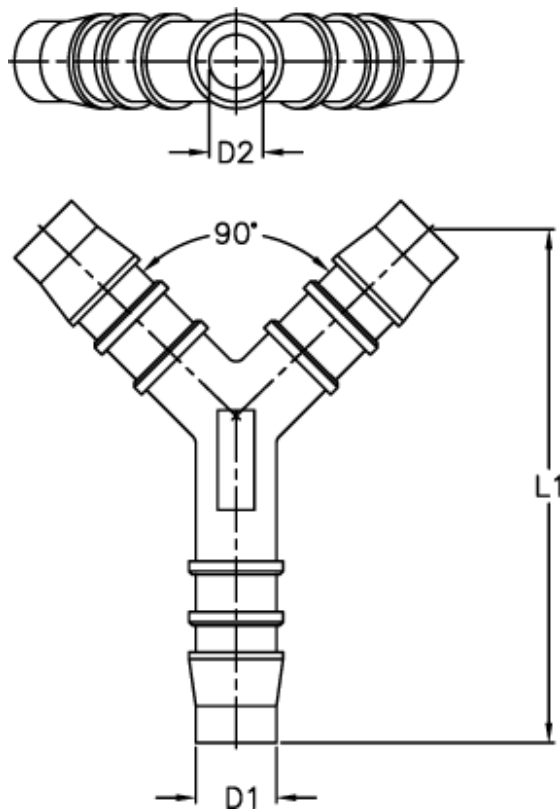

Article number: 027708900004

Description: Norma hose coupling YS 4

Measures

D1 = 4

D2 = 2.5

L1 = 25.5